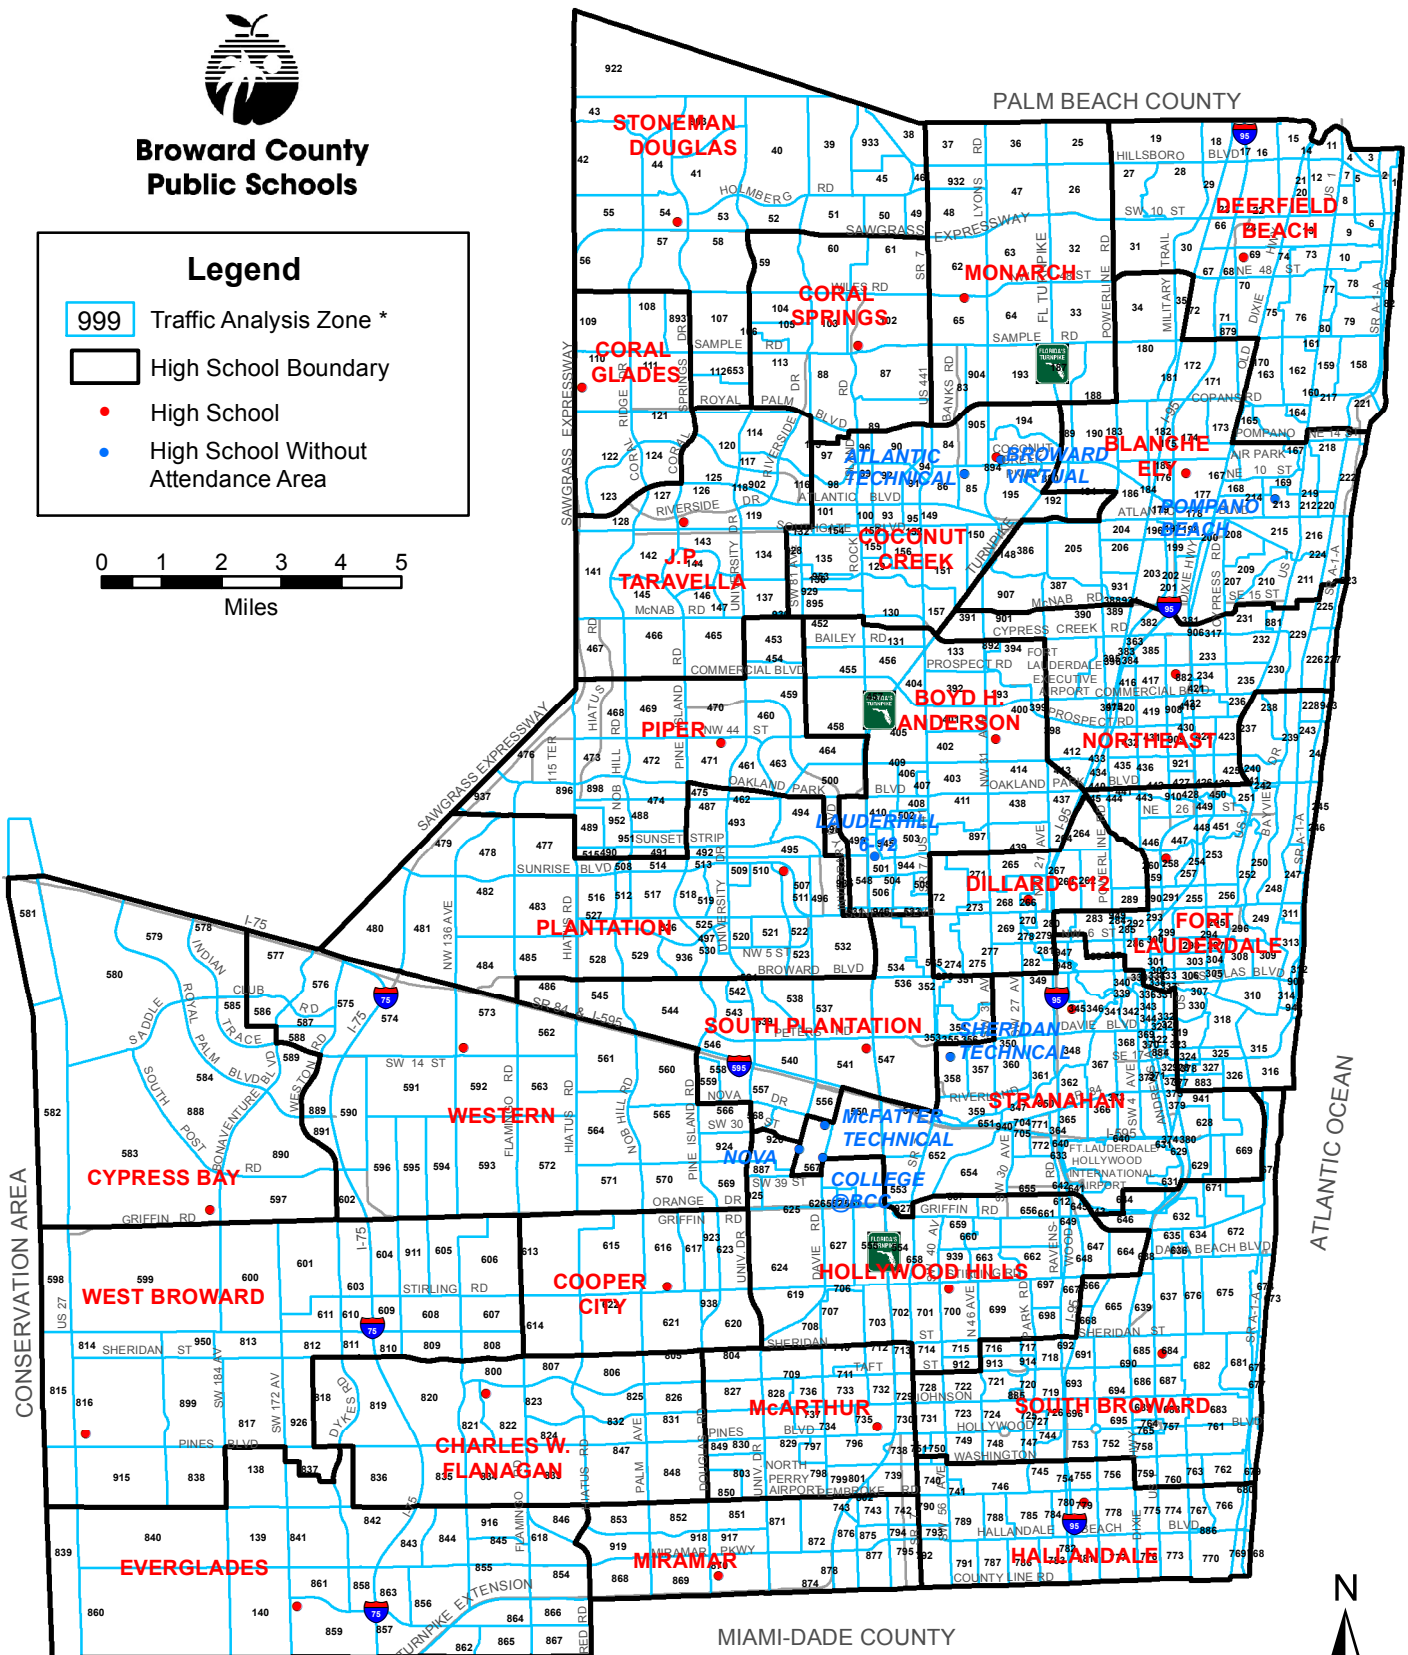

# 2015-2016 HIGH SCHOOL BOUNDARIES

## Traffic Analysis Zones

**Broward County  
Public Schools**

### Legend

- 999 Traffic Analysis Zone \*
- High School Boundary
- High School
- High School Without Attendance Area

\* 2012 Traffic Analysis Zone data provided by Broward Metropolitan Planning Organization (MPO)